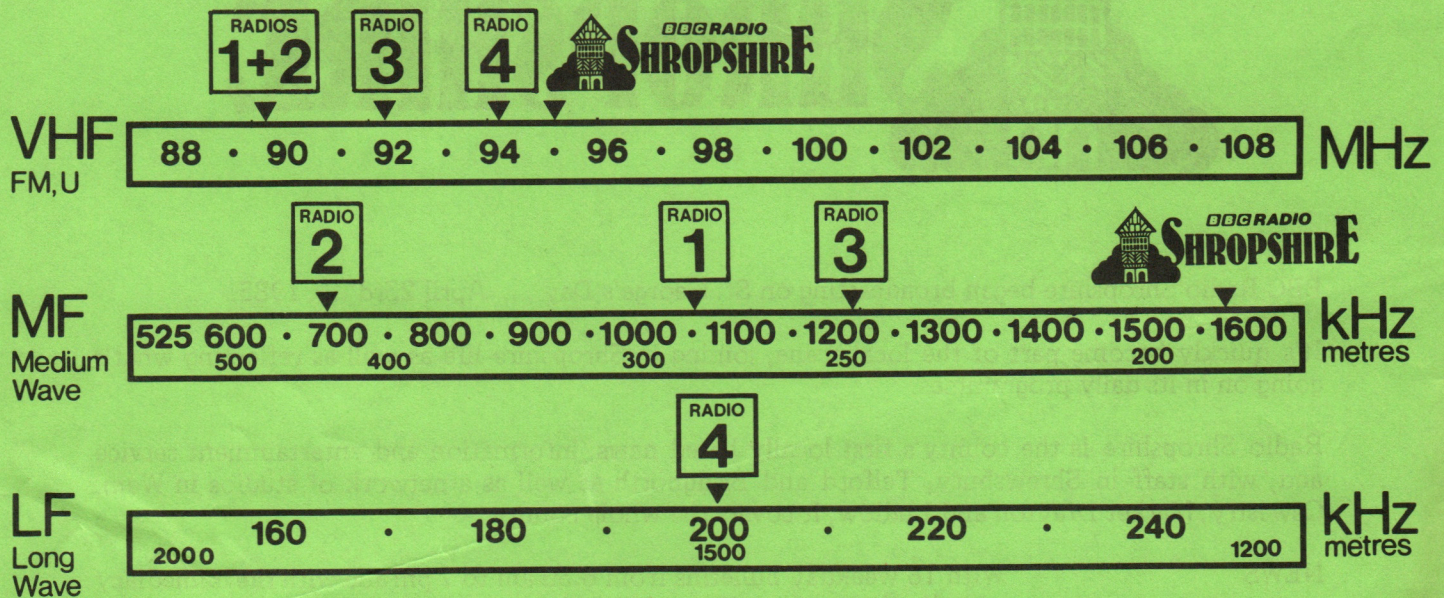

BBC Tuning Guide

for Radio in Ludlow

Get your radio in tune by using this BBC Tuning Guide. Compare these scales with the dial on your radio set and tune in to the position shown.

Tuning on VHF

VHF gives the best quality of sound on radio - much crisper and clearer than medium or long wave!

Your set may use the letters 'FM' or 'U' to denote VHF and the numbers may not go all the way up to 108 - but they always start at 88. On a portable set the telescopic rod is the VHF aerial - make sure it is fully extended and angle it to give the best possible reception.

For the time being Radio 1 and Radio 2 have to share a single VHF channel but they will have separate channels within a few years.

Tuning on Medium Wave

Your scale may be marked MF, M, MW or AM and the numbers may be shown as kilohertz (kHz) or as metres (m). This scale shows both sets of numbers so that you can use the ones that correspond to your set.

The medium-wave aerial is inside most portables - you may need to turn the set slightly to reduce interference.

Tuning on Long Wave

The long-wave scale may be marked LF, L or LW. There is only one UK service on long wave - that is Radio 4 on 200 kHz or on 1500m - depending on the way the scale is marked. Long wave shares the medium-wave aerial inside the set so be prepared to angle the set for the best reception.

This guide recommends the best frequencies for your area but your radio will also be able to pick up programmes from more distant transmitters. After dark you may find that continental stations interfere with the recommended medium wave stations. VHF doesn't suffer from this form of interference so use VHF when you can.

Digital Display

If your set has a digital display instead of a conventional tuning dial you need the exact frequencies in digital form as given here.

VHF	Radios 1 and 2	89.6 MHz	MF	Radio 2	693 kHz
	Radio 3	91.8 MHz		Radio 1	1053 kHz
	Radio 4	94.0 MHz		Radio 3	1215 kHz
	Radio Shropshire	95.0 MHz		Radio Shropshire	1584 kHz
			LF	Radio 4	200 kHz