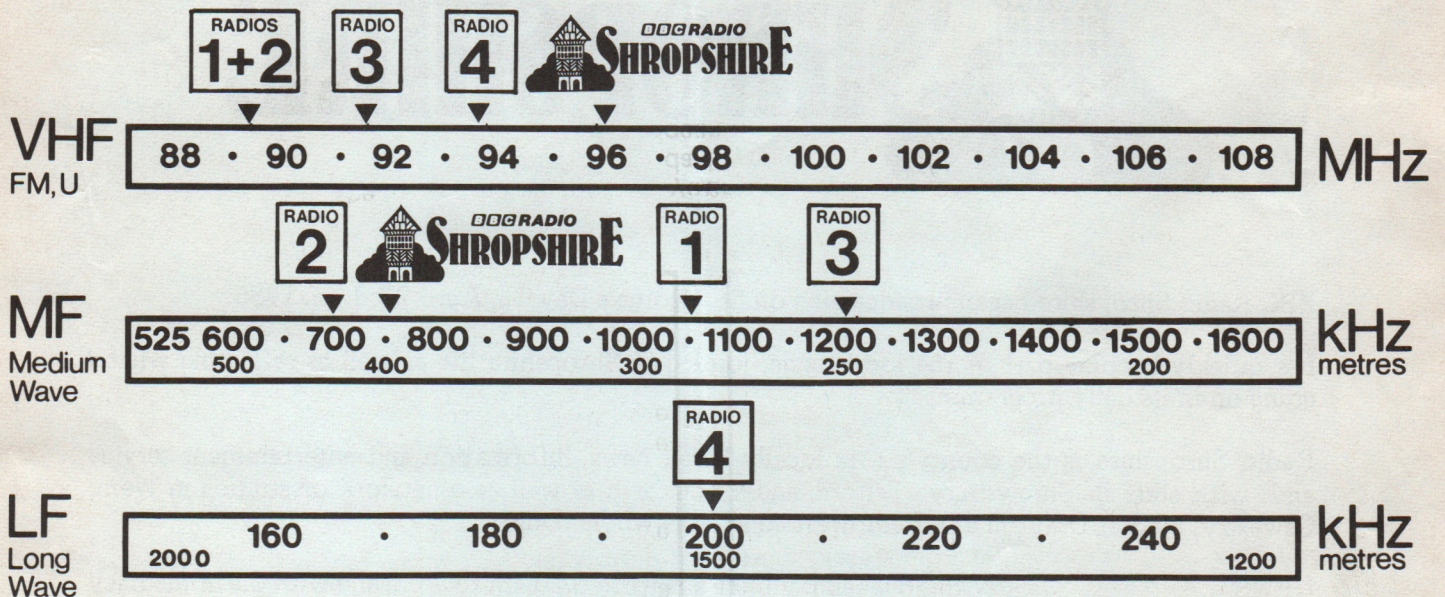

Compare these scales with the dial on your radio set and tune in to the position shown.

Tuning on VHF

VHF gives the best quality of sound on radio - much crisper and clearer than medium or long wave!

Your set may use the letters 'FM' or 'U' to denote VHF and the numbers may not go all the way up to 108 - but they always start at 88. On a portable set the telescopic rod is the VHF aerial - make sure it is fully extended and angle it to give the best possible reception.