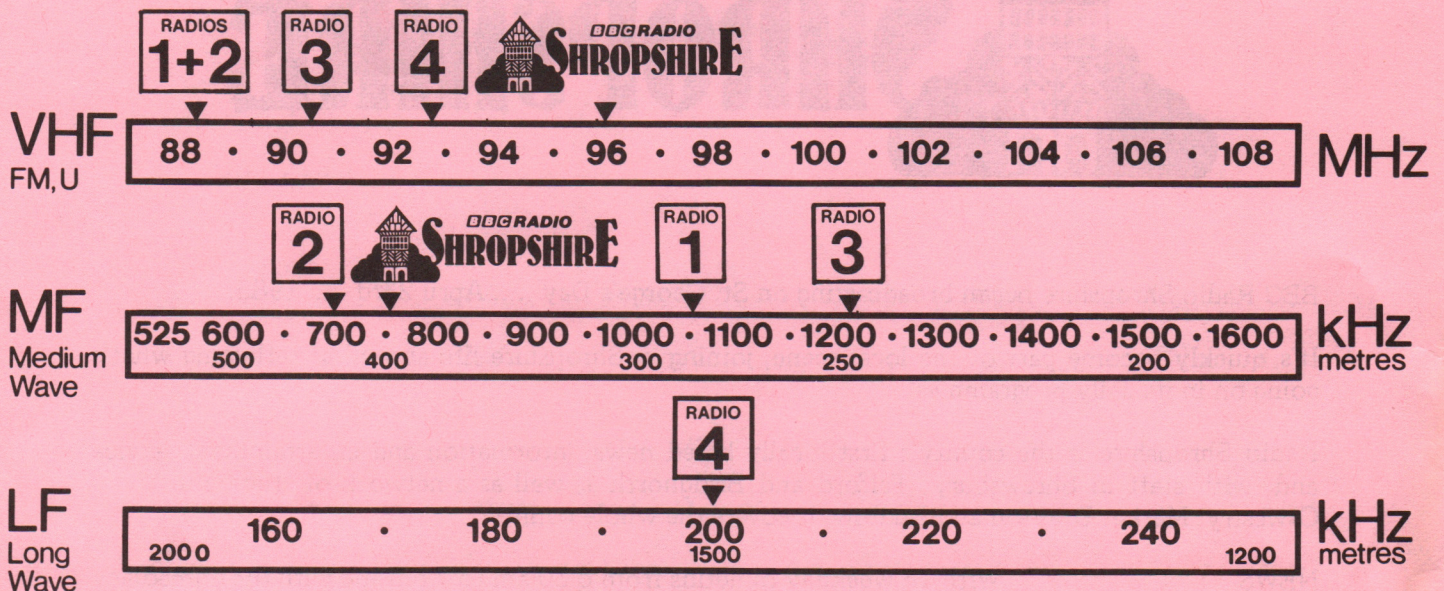

BBC Tuning Guide

for Radio in central and south Shropshire

including Shrewsbury, Telford and Bridgnorth

Get your radio in tune by using this BBC Tuning Guide.
Compare these scales with the dial on your radio set and tune in to the position shown.

Tuning on VHF

VHF gives the best quality of sound on radio - much crisper and clearer than medium or long wave!

Your set may use the letters 'FM' or 'U' to denote VHF and the numbers may not go all the way up to 108 - but they always start at 88. On a portable set the telescopic rod is the VHF aerial - make sure it is fully extended and angle it to give the best possible reception.

For the time being Radio 1 and Radio 2 have to share a single VHF channel but they will have separate channels within a few years.

Tuning on Medium Wave

Your scale may be marked MF, M, MW or AM and the numbers may be shown as kilohertz (kHz) or as metres (m). This scale shows both sets of numbers so that you can use the ones that correspond to your set.

The medium-wave aerial is inside most portables - you may need to turn the set slightly to reduce interference.

Tuning on Long Wave

The long-wave scale may be marked LF, L or LW. There is only one UK service on long wave - that is Radio 4 on 200 kHz or on 1500m - depending on the way the scale is marked. Long wave shares the medium-wave aerial inside the set so be prepared to angle the set for the best reception.

This guide recommends the best frequencies for your area but your radio will also be able to pick up programmes from more distant transmitters. After dark you may find that continental stations interfere with the recommended medium wave stations. VHF doesn't suffer from this form of interference so use VHF when you can.

Digital Display

If your set has a digital display instead of a conventional tuning dial you need the exact frequencies in digital form as given here.

VHF	Radios 1 and 2	88.3 MHz	MF	Radio 2	693 kHz
	Radio 3	90.5 MHz		Radio Shropshire	756 kHz
	Radio 4	92.7 MHz		Radio 1	1053 kHz
	Radio Shropshire	96.0 MHz		Radio 3	1215 kHz
			LF	Radio 4	200 kHz